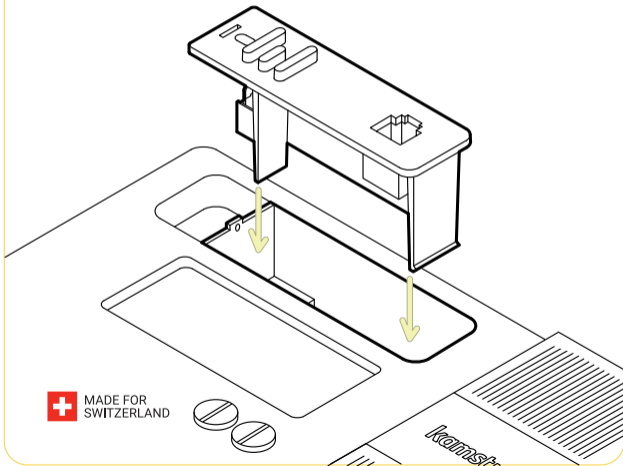

whatwatt Go

Adapter for Kamstrup OMNIPOWER®

 MADE FOR SWITZERLAND

whatwatt Go
mounting clip (optional)

whatwatt Go
mounted on adapter for
Kamstrup OMNIPOWER
Use the short RJ12 cable to connect