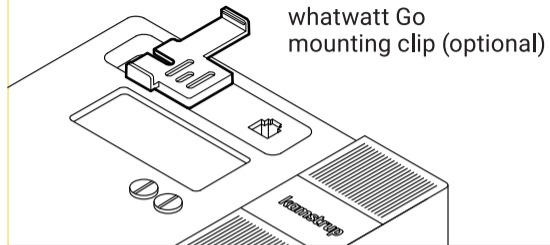

whatwatt Go

Adapter for Kamstrup OMNIPOWER®

 MADE FOR SWITZERLAND

whatwatt Go
mounting clip (optional)

whatwatt Go
mounted on adapter for
Kamstrup OMNIPOWER
Use the short RJ12 cable to connect