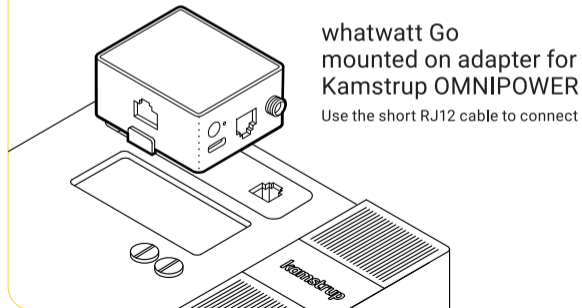

whatwatt Go

Adapter for Kamstrup OMNIPOWER®

 MADE FOR SWITZERLAND

whatwatt Go
mounting clip (optional)

whatwatt Go
mounted on adapter for
Kamstrup OMNIPOWER
Use the short RJ12 cable to connect